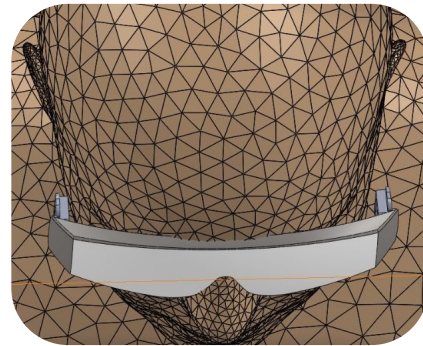

## Define the relevant body dimensions

X = Head breadth

Y = Nasaal root breadth

Z = Nose length

	Measure		<input type="checkbox"/> Group 1		
X	Age	<input type="text" value="80"/>	20 – 65 years	P0 – P100	100%
Y	Head circumference	<input type="text" value="35"/>	500 – 600 mm	P0 – P100	100%

Dimensions

Isometric

Lateral

Top

Front