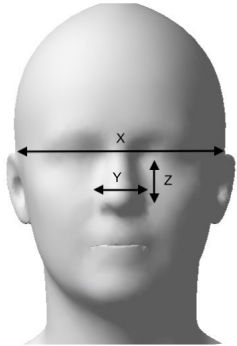

## Define the relevant body dimensions

X = Head breadth

Y = Nasaal root breadth

Z = Nose length

	Measure		<input type="checkbox"/> Group 1		
X	Age	<input type="text" value="80"/>	20 – 65 years	P0 – P100	100%
Y	Head circumference	<input type="text" value="35"/>	500 – 600 mm	P0 – P100	100%

Dimensions

Isometric

Lateral

Top

Front